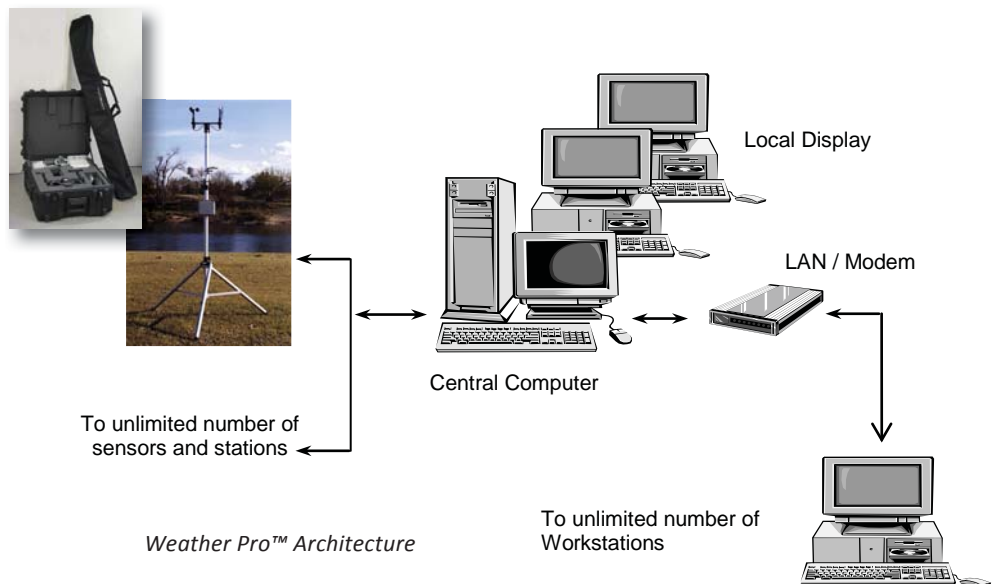

Key Features

- Compact, lightweight, and reliable
- Quick installation
- Easy-to-use embedded software
- Versatile power options
- Data logging and real-time output
- Includes data logger, embedded software, sensors, and stand

Versatility, Reliability, and Durability

The WP system is the model of weather monitoring versatility. For example, its portability allows you to set up for either temporary or long-term data collection. The sensors and data acquisition unit easily mount on either our lightweight aluminum tripod or on a fixed tower. And power options are numerous: AC, DC, rechargeable battery, or solar power – the best solution for remote long-term use.

Mesotech's weather stations are known worldwide for their reliability, durability, and data measurement precision. So regardless of your specific application or installation, the WP system is built to last in even the harshest conditions – from the sub-zero temperatures of the Arctic to the hot and arid climate of the Sahara.