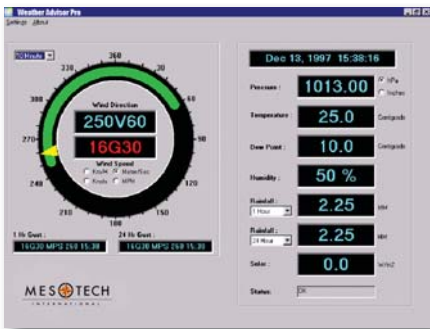

Weather Advisor Pro™ Software

Weather Advisor Pro is an easy-to-use program for weather observation and reporting. The software runs on Windows XP and 2000 operating systems and is designed to work with Mesotech's advanced sensors and data acquisition platforms. It is available in single user and network versions.

The program's main function is to gather data from one or more field stations and present that data on-screen in a straightforward graphical format. With collected data, you can create standard reports, such as SYNOP and other local formats; edit and approve reports before transmission, logging, or printing; or save data for later analysis. You can complete most data presentation, reporting, and analysis with a single mouse click!

Weather Advisor Pro's user-friendly graphical interface and network management capability allows for quick start-up and operation with minimal training, and online help provides step-by-step instructions for all functions.

The Weather Advisor Pro software can connect to unlimited data acquisition stations, and it supports all MicroDCP™ communication options, including high-speed wire lines, fiber cable, telephone modems, and RF telemetry.

Portability

You can order a high quality nylon carrying bag for the Weather Pro's 9-foot aluminum tripod. This, along with the protective sensor case, allows you to transport the WP safely anywhere.